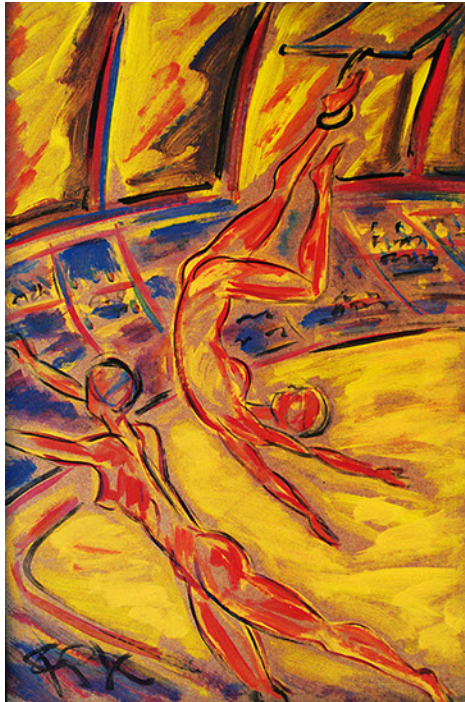

Felix Samuel Pfefferkorn Clown und Akrobatin, 100 x 50 cm, Acryl, WZV X-33

Felix Samuel Pfefferkorn Acrobats, 90 x 60 cm, Acryl, 1978, WVZ X-35